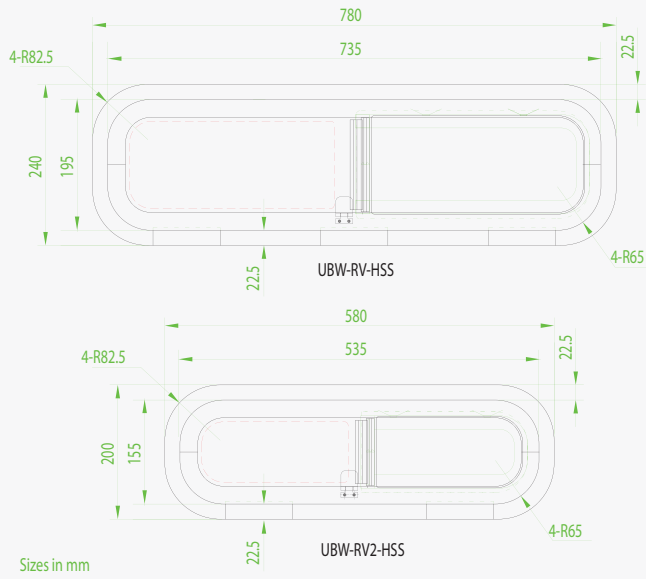

Universal Sliders with Fly Screen