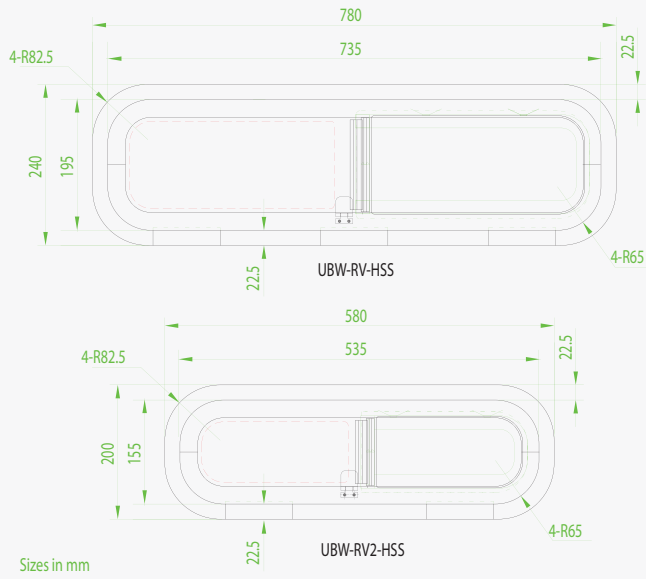

Driver's side **with** or **without** a side loading door

Fixed : VV14-LS1
Half Slider : VV14-L1-HS

Fixed : VV14-L2L
Dummy : VV14-L2L-B

Barn doors

H1 (Standard roof)

Fixed : VV-LB

Fixed : VV-RB

Fixed +wires : VV-TB-W

H2 (High roof) Barn doors

Fixed : VV-HLB P

Fixed : VV-HRB P

Internal view

Universal Sliders with Fly Screen

We stock windows for...

Citroen Berlino

2007 - present / 2019 - present