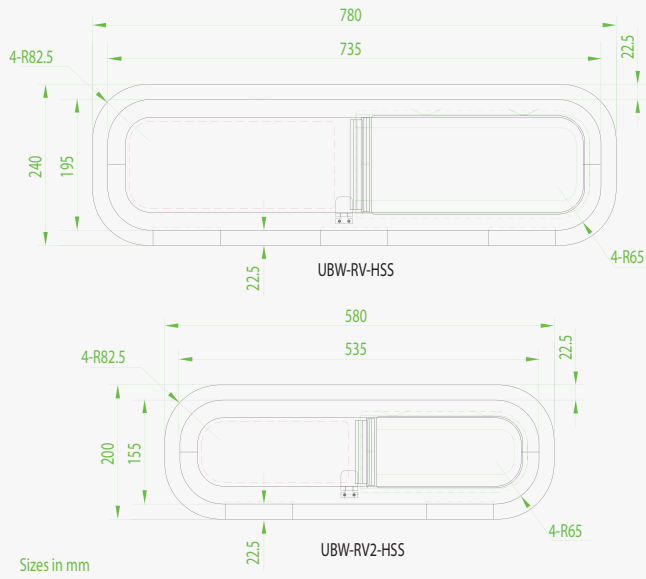

Product Range

Colors

-  Green (Clear) - 77% LT
-  Privacy - 17% LT

Types of windows

Fixed

Half Slider

L1 - Medium (4,403mm)

Driver's side

Fixed : B19-L1
Half Slider : B19-L1-HS

Fixed : B19-L2

L2 - XL (4,753mm)

Driver's side

Fixed : B19-L1
Half Slider : B19-L1-HS

Fixed : B19-L2L

Passenger's side

Fixed : B19-R2

Fixed : B19-R1
Half Slider : B19-R1-HS

Passenger's side

Fixed : B19-R2L

Fixed : B19-R1
Half Slider : B19-R1-HS

Barn doors

Fixed : B09-LB

Fixed : B09-RB

Universal Sliders with Fly Screen